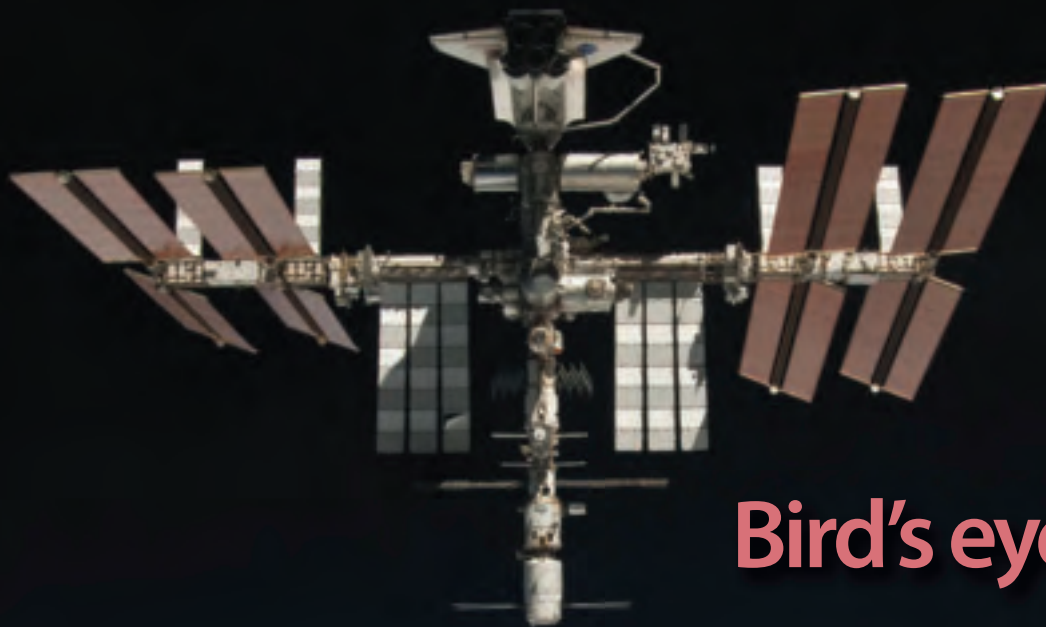

July-August 2011

AEROSPACE

A M E R I C A

*Flying farther
on less*

From visions to voyages
Juno to Jupiter: Piercing the veil

A PUBLICATION OF THE AMERICAN INSTITUTE OF AERONAUTICS AND ASTRONAUTICS

Bird's eye view

These images of the international space station and the docked space shuttle Endeavour, flying at an altitude of approximately 220 miles, were taken by Expedition 27 crewmember Paolo Nespoli from the Soyuz TMA-20 following its undocking on May 23, 2011. The pictures are the first taken of a shuttle docked to the station from the perspective of a Russian Soyuz spacecraft. [A](#)